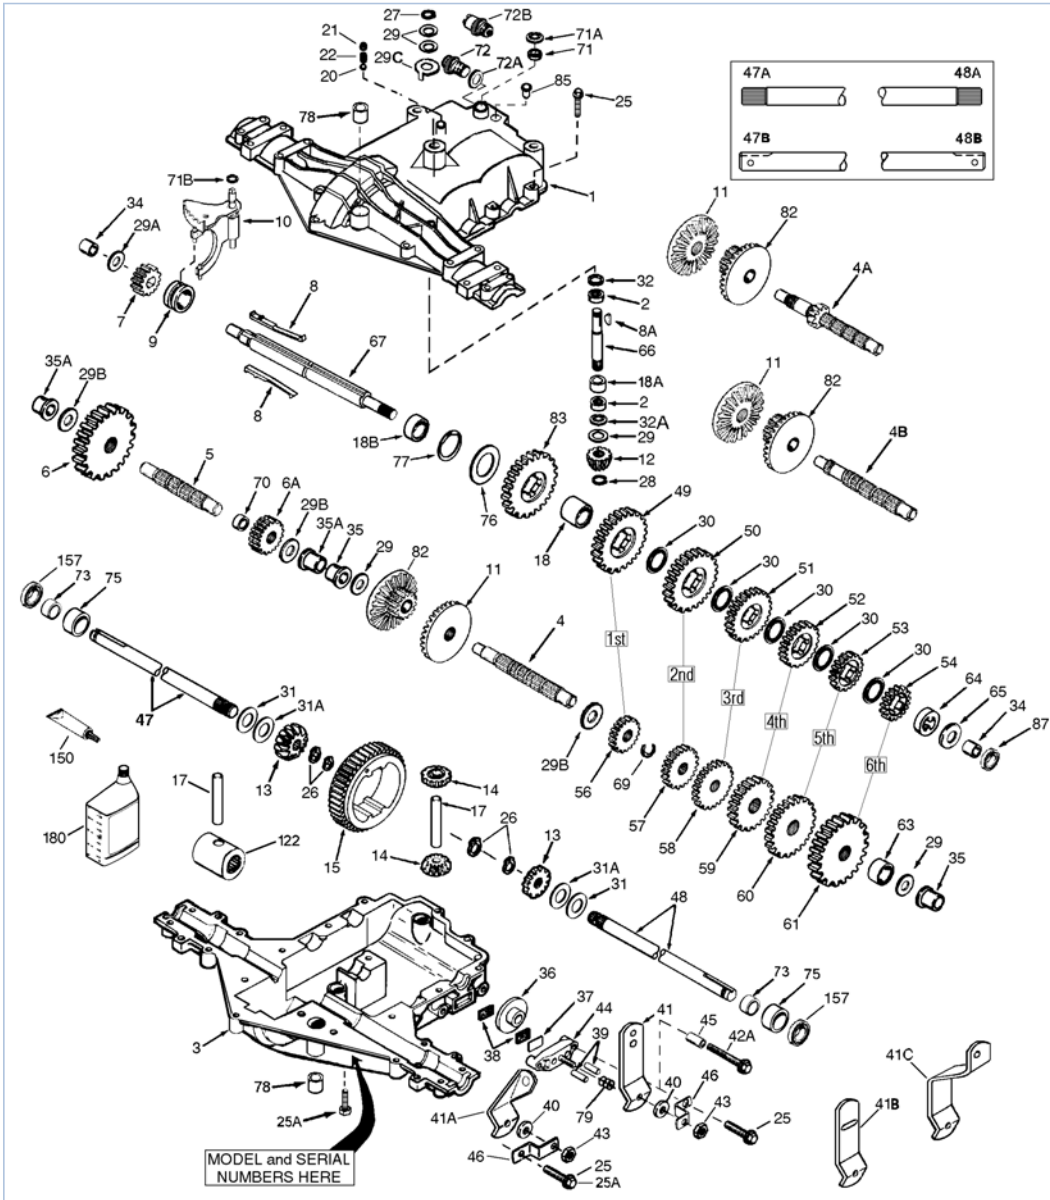

mst.2 206-206-536A / Transaxle

Part List

mst.2 206-206-536A / Transaxle

REF #	ITEM #	DESCRIPTION	QTY	REMARK
1	772143	Transaxle Cover	1	
2	780086A	Needle Bearing 5/8" ID	2	
3	770128	Transaxle Case	1	
4	776395	Countershaft	1	
5	776409	Output Shaft	1	
6	778364	Spur Gear (38 teeth)	1	
6A	778365	Spur Gear (15 teeth-steel)	1	
7	778330	Spur Gear (11 teeth-steel)	1	
8	792136A	Shift Key	2	
9	784352	Shift Collar	1	
10	784378	Shift Rod & Fork	1	
11	778334	Bevel Gear (30 teeth)	1	
12	778309	Input Bevel Pinion (13 teeth)	1	
13	778221	Bevel Gear (16 teeth)	2	
14	778068	Bevel Pinion (16 teeth)	2	
15	778312A	Ring Gear (43 teeth)	1	
17	786139	Drive Pin	1	
18	786102	Spacer	1	
20	792077A	Ball 5/16" dia	1	
21	792078	Set Screw 3/8-16 x 3/8"	1	
22	792079	Spring	1	
25	792073A	Screw 1/4-20 x 1-1/4"	16	
25A	792177	Screw 1/4-20 x 1-3/8"	2	
26	792125	Retaining Ring (pkg of 2)	4	
27	792035	Retaining Ring	1	
28	788040	Retaining Ring	1	
29	780072	Washer	4	
29A	780160	Washer	1	
29B	780051	Thrust Washer (.762 ID)	2	
30	780108	Washer	5	
31	780001	Washer (.056 wide) (USE AS NEEDED)	2	
31A	780195	Flat Washer (.062 wide)	2	
32	788083	Oil Seal 5/8"	1	
34	780194	Bushing 9/16"	2	
35	780193	Flanged Bushing 5/8" ID	2	
35A	780197	Flanged Bushing 3/4"	2	
36	790075	Brake Disk	1	
37	790007	Brake Pad Plate	1	
38	799021	Brake Pad (pkg of 2)	2	
39	786026	Dowel Pin	2	
40	792076A	Flat washer	1	
41	790013	Brake Lever	1	
42	792073A	Screw 1/4-20 x 1-1/4"	2	
43	792075	Locknut 5/16-24	1	
44	790025	Brake Pad Holder	1	
46	786086	Brake Lever Bracket	1	
47	774690	Axle (11-15/16" long)	1	
48	774691	Axle (16-1/2" long)	1	
49	778356	Spur Gear (29 teeth)	1	
50	778338	Spur Gear (27 teeth)	1	
51	778354	Spur Gear (23 teeth)	1	
52	778313	Spur Gear (19 teeth)	1	
53	778350	Spur Gear (16 teeth-steel)	1	
54	778346	Spur Gear (15 teeth-steel)	1	
56	778355	Spur Gear (11 teeth-steel)	1	
57	778337	Spur Gear (13 teeth)	1	
58	778353	Spur Gear (17 teeth)	1	
59	778351	Spur Gear (21 teeth)	1	
60	778349	Spur Gear (24 teeth)	1	
61	778345	Spur Gear (25 teeth)	1	